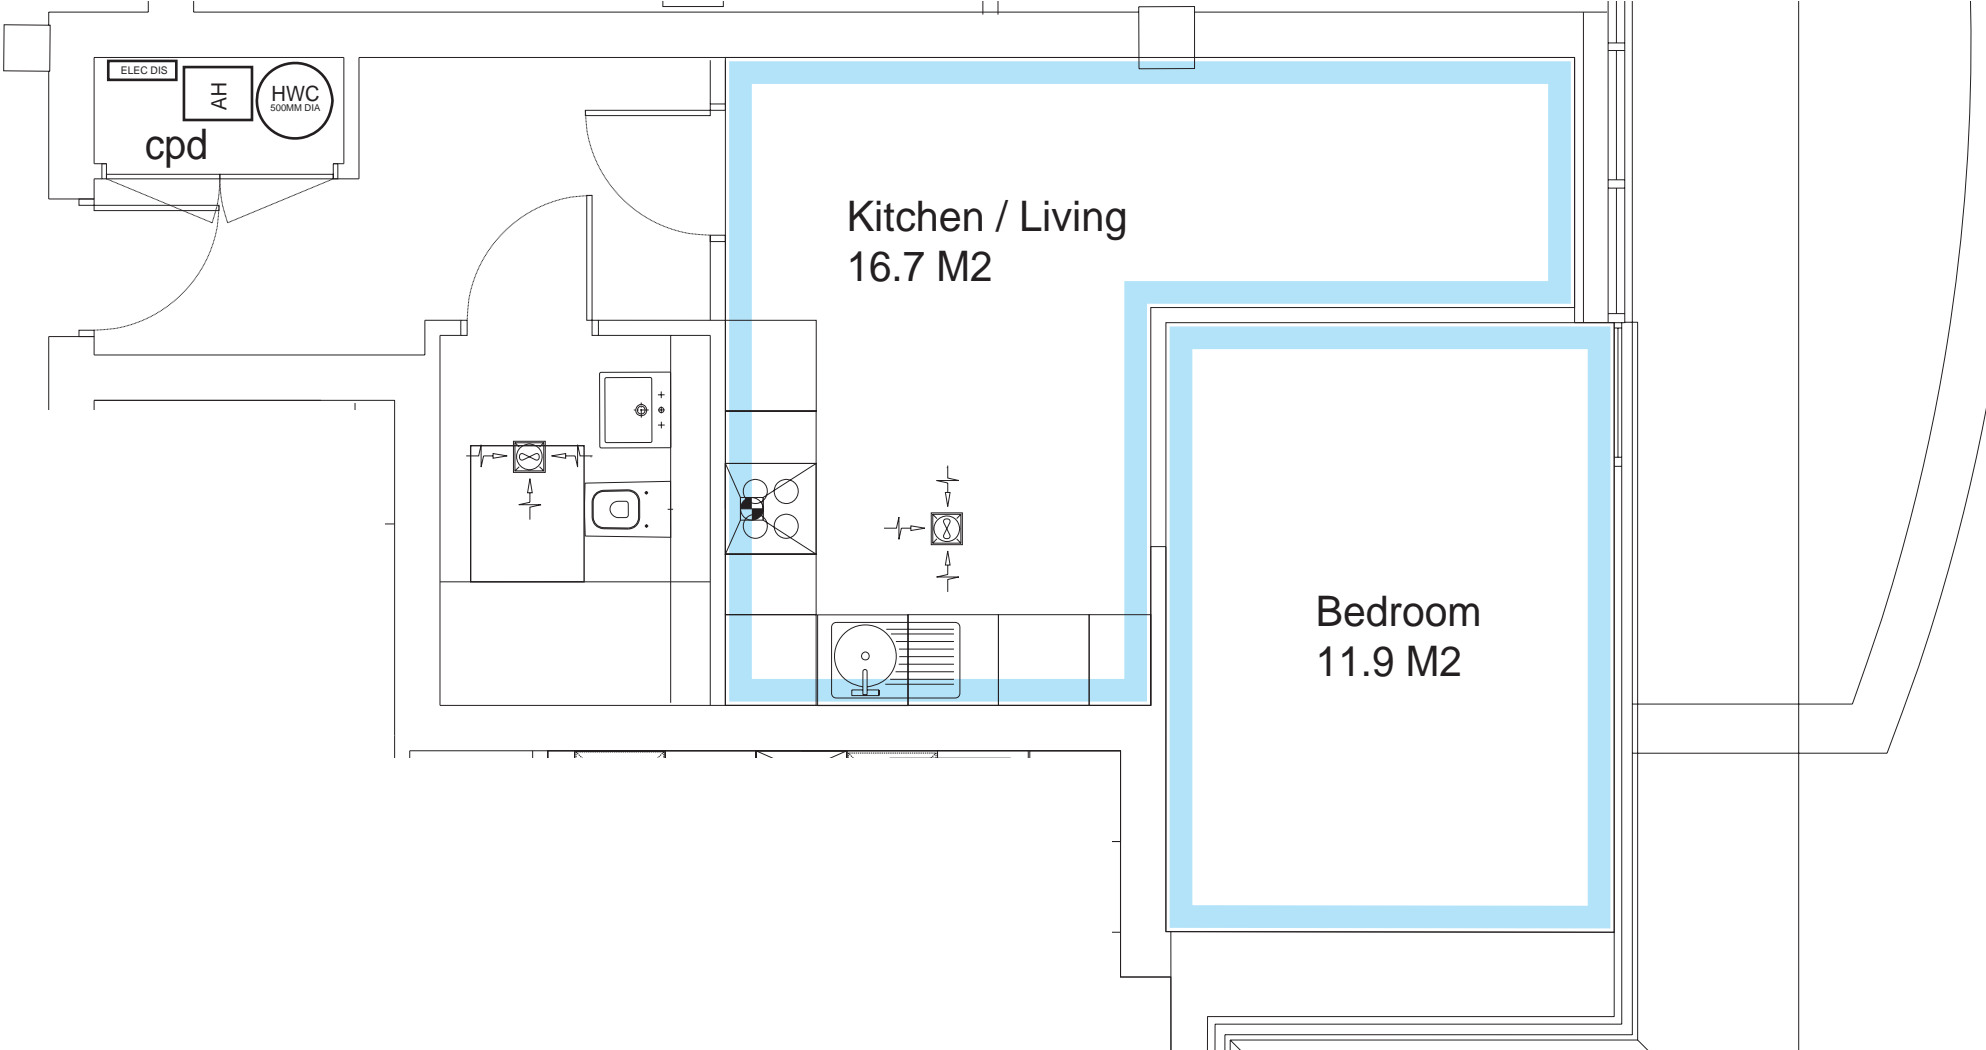

Flat 35-41 M2, Waterwood House, Frayswater Place, Uxbridge UB8 2JL.

Scale 1:50 @ A4